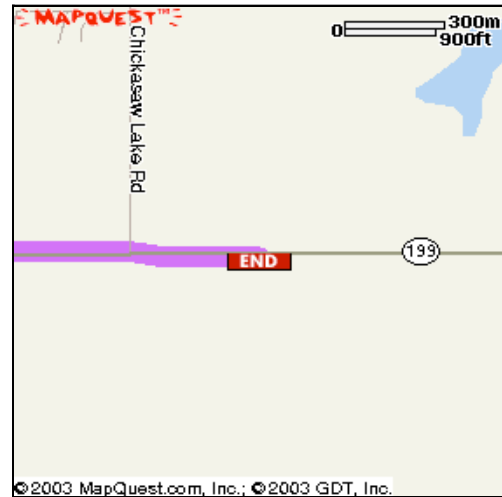

[Send To Printer](#) [Back To Directions](#)

**Start:** S Meridian Ave & Airport Rd E  
Oklahoma City, OK  
73101 US

**Book a Hotel:**

Save up to 70% on  
Orbitz Savers Nationwide!  
[Book Now!](#)

**End:** 2510 Sam Noble Pkwy  
Ardmore, OK  
US

**Distance:** 101.05 miles

**Total Estimated Time:** 1 hour, 36 minutes

Directions	Distance
1. Start out going East on AIRPORT RD.	0.9 miles
2. Take the I-44 W exit toward LAWTON.	0.5 miles
3. Merge onto OK-3 E.	5.5 miles
4. Merge onto I-35 S via exit number 4A toward DALLAS.	88.1 miles
5. Take the OK-142 exit- exit number 33- toward ARDMORE.	0.2 miles
6. Keep LEFT at the fork in the ramp.	<0.1 miles
7. Turn LEFT onto OK-142 E/E PRAIRIE VALLEY RD/VETERANS BLVD. Continue to follow OK-142 E.	4.3 miles
8. Turn LEFT onto OK-199/SAM NOBLE PKWY/US-199.	1.2 miles
<b>End at 2510 Sam Noble Pkwy, Ardmore, OK US</b>	

**Start:**  
S Meridian Ave & Airport Rd E  
Oklahoma City, OK  
73101 US

**End:**  
2510 Sam Noble Pkwy  
Ardmore, OK  
US

**Notes:**

.....

.....

.....

.....

.....