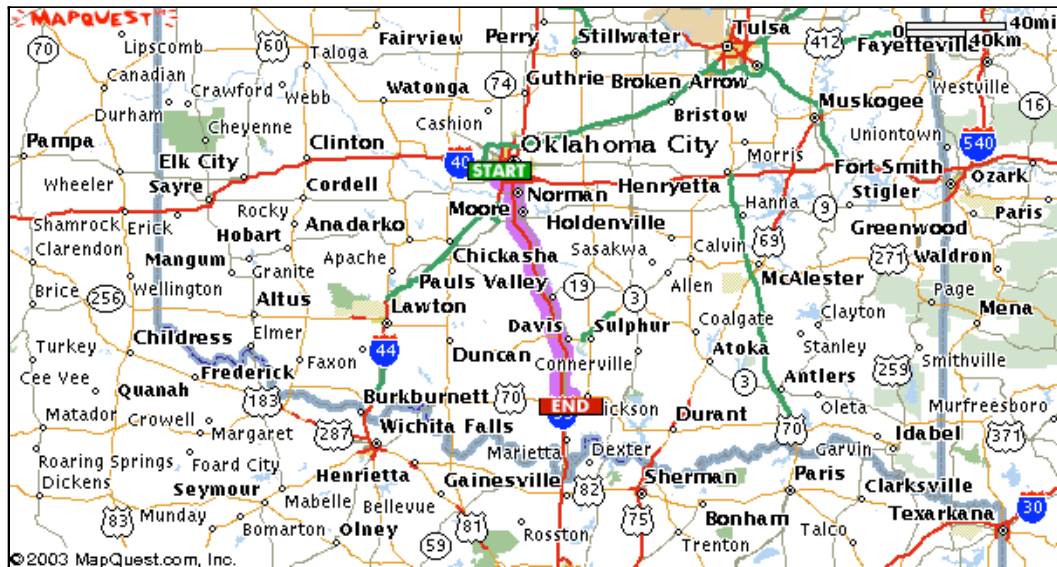

[Send To Printer](#) [Back To Directions](#)

**Start:** S Meridian Ave & Airport Rd E  
Oklahoma City, OK  
73101 US

**Book a Hotel:**

Save up to 70% on  
Orbitz Savers Nationwide!  
[Book Now!](#)

**End:** 2510 Sam Noble Pkwy  
Ardmore, OK  
US

**Distance:** 101.05 miles

**Total Estimated Time:** 1 hour, 36 minutes

Directions	Distance
1. Start out going East on AIRPORT RD.	0.9 miles
2. Take the I-44 W exit toward LAWTON.	0.5 miles
3. Merge onto OK-3 E.	5.5 miles
4. Merge onto I-35 S via exit number 4A toward DALLAS.	88.1 miles
5. Take the OK-142 exit- exit number 33- toward ARDMORE.	0.2 miles
6. Keep LEFT at the fork in the ramp.	<0.1 miles
7. Turn LEFT onto OK-142 E/E PRAIRIE VALLEY RD/VETERANS BLVD. Continue to follow OK-142 E.	4.3 miles
8. Turn LEFT onto OK-199/SAM NOBLE PKWY/US-199.	1.2 miles
<b>End at 2510 Sam Noble Pkwy, Ardmore, OK US</b>	

**Start:**  
S Meridian Ave & Airport Rd E  
Oklahoma City, OK  
73101 US

**End:**  
2510 Sam Noble Pkwy  
Ardmore, OK  
US

**Notes:**

.....

.....

.....

.....

.....